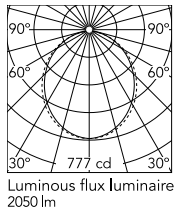

Physical

Colour	Black
Trim	No
Orientation	Fixed
Length (mm)	845
Net weight (kg)	4.30
IP internal	20

Download

Mounting instructions [↓ ZIP](#)

Photometric Files

LDT / IES [↓ ZIP](#)

Technical Drawings

2D [↓ ZIP](#)

3D [↓ ZIP](#)

Schematic light drawing

Beam Angle: 102°

h(m)	E(lx)	D(m)
1	777	2.45
2	194	4.90
3	86	7.34
4	49	9.79
5	31	12.24

Photometric

Lighting type	Direct
Light distribution	Asymmetric
CCT (K)	4000
CRI>	80
Beam angle C0-180 (°)	102
Beam angle C90-270 (°)	106