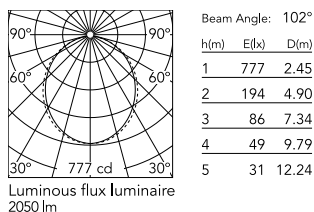

Physical

Colour	Anodized Grey
Trim	No
Orientation	Fixed
Length (mm)	845
Net weight (kg)	4.30
IP internal	20

Download

Mounting instructions [↓ ZIP](#)

Photometric Files

LDT / IES [↓ ZIP](#)

Technical Drawings

2D [↓ ZIP](#)

3D [↓ ZIP](#)

Schematic light drawing

Photometric

Lighting type	Direct
Light distribution	Asymmetric
CCT (K)	4000
CRI>	80
Beam angle C0-180 (°)	102
Beam angle C90-270 (°)	106

Electrical

Insulation class	I
Frequency (Hz)	50/60
Power supply	Integrated
Dimmable	Yes
Power supply type	Dimmable DALI 1
Emergency	No