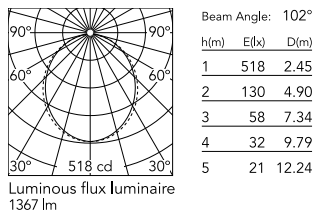

Schematic light drawing

Photometric

Lighting type	Direct
Light distribution	Asymmetric
CCT (K)	4000
CRI>	80
Beam angle C0-180 (°)	102
Beam angle C90-270 (°)	106

Electrical

Insulation class	I
Frequency (Hz)	50/60
Power supply	Integrated
Dimmable	Yes
Power supply type	Dimmable DALI 1
Emergency	No

Notes

Opal Diffuser: Diffuse, glare free and uniform lighting throughout the room. /
Emergency: Emergency Module available in all versions, length 1405 mm. In normal use, it uses the same power consumption as the standard In-Finity. In emergency use, it emits 10% of normal use during 3 hours. Endcaps: must be ordered separately. Consult Flos Architectural team for a configuration without end caps.