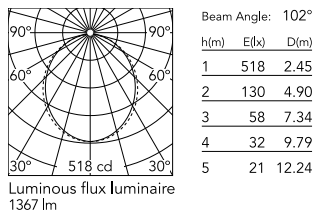

Physical

Colour	Black
Trim	No
Orientation	Fixed
Length (mm)	565
Net weight (kg)	3.60
IP internal	20

Download

Mounting instructions [↓ ZIP](#)

Photometric Files

LDT / IES [↓ ZIP](#)

Technical Drawings

2D [↓ ZIP](#)

3D [↓ ZIP](#)

Schematic light drawing

Photometric

Lighting type	Direct
Light distribution	Asymmetric
CCT (K)	4000
CRI>	80
Beam angle C0-180 (°)	102
Beam angle C90-270 (°)	106

Electrical

Insulation class	I
Frequency (Hz)	50/60
Power supply	Integrated
Dimmable	Yes
Power supply type	Dimmable DALI 1
Emergency	No