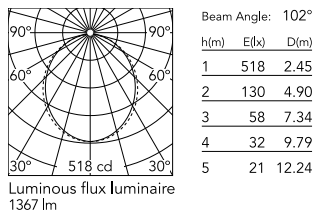

Physical

Colour	Anodized Grey
Trim	No
Orientation	Fixed
Length (mm)	565
Net weight (kg)	3.60
IP internal	20

Download

Mounting instructions [↓ ZIP](#)

Photometric Files

LDT / IES [↓ ZIP](#)

Technical Drawings

2D [↓ ZIP](#)

3D [↓ ZIP](#)

Schematic light drawing

Photometric

Lighting type	Direct
Light distribution	Asymmetric
CCT (K)	4000
CRI>	80
Beam angle C0-180 (°)	102
Beam angle C90-270 (°)	106

Electrical

Insulation class	I
Frequency (Hz)	50/60
Power supply	Integrated
Dimmable	Yes
Power supply type	Dimmable DALI 1
Emergency	No