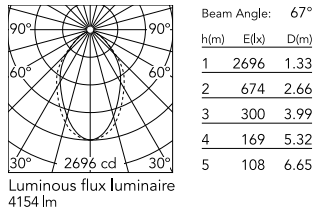

Physical

Colour	Black
Trim	No
Orientation	Fixed
Length (mm)	3095
Net weight (kg)	13.6
IP internal	20

Download

Mounting instructions [↓ ZIP](#)

Photometric Files

LDT / IES [↓ ZIP](#)

Technical Drawings

2D [↓ ZIP](#)

3D [↓ ZIP](#)

Schematic light drawing

Photometric

Lighting type	Direct
Light distribution	Asymmetric
CCT (K)	3000
CRI>	80
Beam angle C0-180 (°)	67
Beam angle C90-270 (°)	76

Electrical

Insulation class	I
Frequency (Hz)	50/60
Power supply	Integrated
Dimmable	No
Power supply type	Non Dimmable
Emergency	No