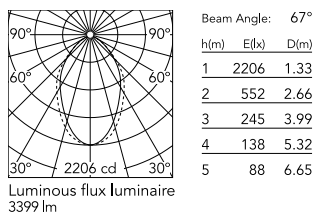

Physical

Colour	White
Trim	No
Orientation	Fixed
Length (mm)	2530
Net weight (kg)	11
IP internal	20

Download

Mounting instructions [↓ ZIP](#)

Photometric Files

LDT / IES [↓ ZIP](#)

Technical Drawings

2D [↓ ZIP](#)

3D [↓ ZIP](#)

Schematic light drawing

Photometric

Lighting type	Direct
Light distribution	Asymmetric
CCT (K)	3000
CRI>	80
Beam angle C0-180 (°)	67
Beam angle C90-270 (°)	76

Electrical

Insulation class	I
Frequency (Hz)	50/60
Power supply	Integrated
Dimmable	No
Power supply type	Non Dimmable
Emergency	No