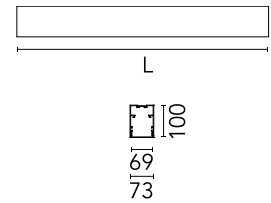

LED modular system for surface installation, including LED luminaires, aluminum installation profile, and diffusers. Drivers included in lighting modules for 220-240V connection to mains or to other lighting modules.