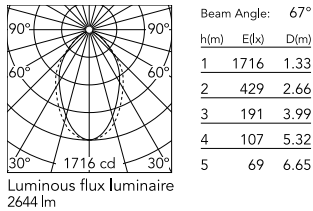

Physical

Colour	White
Trim	No
Orientation	Fixed
Length (mm)	1970
Net weight (kg)	8.10
IP internal	20

Download

Mounting instructions [↓ ZIP](#)

Photometric Files

LDT / IES [↓ ZIP](#)

Technical Drawings

2D [↓ ZIP](#)

3D [↓ ZIP](#)

Schematic light drawing

Photometric

Lighting type	Direct
Light distribution	Asymmetric
CCT (K)	3000
CRI>	80
Beam angle C0-180 (°)	67
Beam angle C90-270 (°)	76

Electrical

Insulation class	I
Frequency (Hz)	50/60
Power supply	Integrated
Dimmable	No
Power supply type	Non Dimmable
Emergency	No