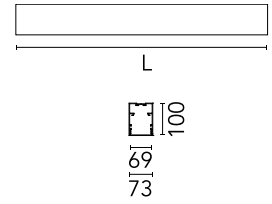

LED modular system for surface installation, including LED luminaires, aluminum installation profile, and diffusers. Drivers included in lighting modules for 220-240V connection to mains or to other lighting modules.