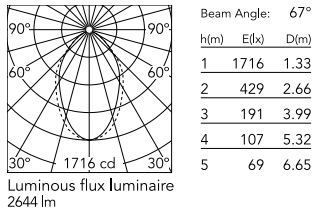

Physical

Colour	Anodized Grey
Trim	No
Orientation	Fixed
Length (mm)	1970
Net weight (kg)	8.10
IP internal	20

Download

Mounting instructions [↓ ZIP](#)

Photometric Files

LDT / IES [↓ ZIP](#)

Technical Drawings

2D [↓ ZIP](#)

3D [↓ ZIP](#)

Schematic light drawing

Photometric

Lighting type	Direct
Light distribution	Asymmetric
CCT (K)	3000
CRI>	80
Beam angle C0-180 (°)	67
Beam angle C90-270 (°)	76

Electrical

Insulation class	I
Frequency (Hz)	50/60
Power supply	Integrated
Dimmable	No
Power supply type	Non Dimmable
Emergency	No