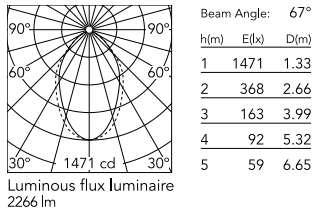

Physical

Colour	White
Trim	No
Orientation	Fixed
Length (mm)	1690
Net weight (kg)	7.40
IP internal	20

Download

[Mounting instructions](#) ZIP

Photometric Files

[LDT / IES](#) ZIP

Technical Drawings

[2D](#) ZIP

[3D](#) ZIP

Schematic light drawing

Photometric

Lighting type	Direct
Light distribution	Asymmetric
CCT (K)	3000
CRI>	80
Beam angle C0-180 (°)	67
Beam angle C90-270 (°)	76

Electrical

Insulation class	I
Frequency (Hz)	50/60
Power supply	Integrated
Dimmable	No
Power supply type	Non Dimmable
Emergency	No