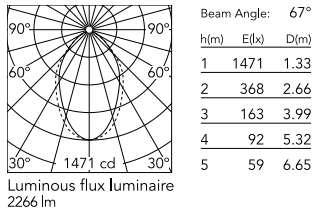

Physical

Colour	Black
Trim	No
Orientation	Fixed
Length (mm)	1690
Net weight (kg)	7.40
IP internal	20

Download

Mounting instructions [↓ ZIP](#)

Photometric Files

LDT / IES [↓ ZIP](#)

Technical Drawings

2D [↓ ZIP](#)

3D [↓ ZIP](#)

Schematic light drawing

Photometric

Lighting type	Direct
Light distribution	Asymmetric
CCT (K)	3000
CRI>	80
Beam angle C0-180 (°)	67
Beam angle C90-270 (°)	76

Electrical

Insulation class	I
Frequency (Hz)	50/60
Power supply	Integrated
Dimmable	No
Power supply type	Non Dimmable
Emergency	No