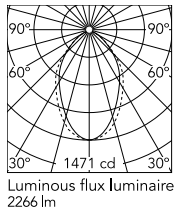

### Physical

Colour	Anodized Grey
Trim	No
Orientation	Fixed
Length (mm)	1690
Net weight (kg)	7.40
IP internal	20

### Photometric Files

LDT / IES [↓ ZIP](#)

### Technical Drawings

2D [↓ ZIP](#)

3D [↓ ZIP](#)

## Schematic light drawing

Beam Angle:	67°	
h(m)	E(lx)	D(m)
1	1471	1.33
2	368	2.66
3	163	3.99
4	92	5.32
5	59	6.65