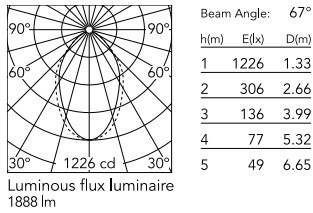

### Physical

Colour	White
Trim	No
Orientation	Fixed
Length (mm)	1405
Net weight (kg)	6.60
IP internal	20

### Photometric Files

[LDT / IES](#) ZIP

### Technical Drawings

[2D](#) ZIP

[3D](#) ZIP

## Schematic light drawing