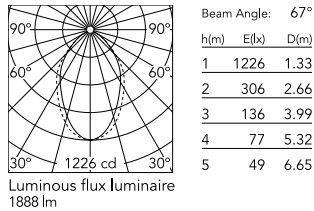

Physical

Colour	Black
Trim	No
Orientation	Fixed
Length (mm)	1405
Net weight (kg)	6.60
IP internal	20

Download

Mounting instructions [↓ ZIP](#)

Photometric Files

LDT / IES [↓ ZIP](#)

Technical Drawings

2D [↓ ZIP](#)

3D [↓ ZIP](#)

Schematic light drawing

Photometric

Lighting type	Direct
Light distribution	Asymmetric
CCT (K)	3000
CRI>	80
Beam angle C0-180 (°)	67
Beam angle C90-270 (°)	76

Electrical

Insulation class	I
Frequency (Hz)	50/60
Power supply	Integrated
Dimmable	No
Power supply type	Non Dimmable
Emergency	No