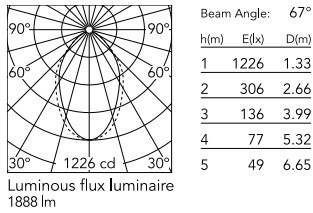

Physical

Colour	Anodized Grey
Trim	No
Orientation	Fixed
Length (mm)	1405
Net weight (kg)	6.60
IP internal	20

Download

Mounting instructions [↓ ZIP](#)

Photometric Files

LDT / IES [↓ ZIP](#)

Technical Drawings

2D [↓ ZIP](#)

3D [↓ ZIP](#)

Schematic light drawing

Photometric

Lighting type	Direct
Light distribution	Asymmetric
CCT (K)	3000
CRI>	80
Beam angle C0-180 (°)	67
Beam angle C90-270 (°)	76

Electrical

Insulation class	I
Frequency (Hz)	50/60
Power supply	Integrated
Dimmable	No
Power supply type	Non Dimmable
Emergency	No