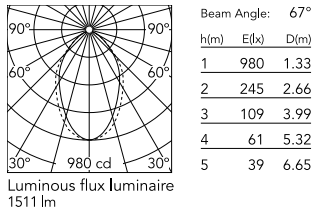

Physical

Colour	Anodized Grey
Trim	No
Orientation	Fixed
Length (mm)	1125
Net weight (kg)	5
IP internal	20

Download

[Mounting instructions](#)  ZIP

Photometric Files

[LDT / IES](#)  ZIP

Technical Drawings

[2D](#)  ZIP

[3D](#)  ZIP

Schematic light drawing

Photometric

Lighting type	Direct
Light distribution	Asymmetric
CCT (K)	3000
CRI>	80
Beam angle C0-180 (°)	67
Beam angle C90-270 (°)	76

Electrical

Insulation class	I
Frequency (Hz)	50/60
Power supply	Integrated
Dimmable	No
Power supply type	Non Dimmable
Emergency	No