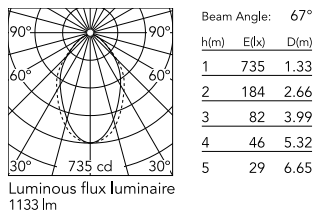

Schematic light drawing

Photometric

Lighting type	Direct
Light distribution	Asymmetric
CCT (K)	3000
CRI>	80
Beam angle C0-180 (°)	67
Beam angle C90-270 (°)	76

Electrical

Insulation class	I
Frequency (Hz)	50/60
Power supply	Integrated
Dimmable	No
Power supply type	Non Dimmable
Emergency	No

Notes

Micro-Prismatic Diffuser: Highly efficient multilayer diffuser that, thanks to its unique micro-prismatic texture, provides a glare free UGR<19 light beam. / Emergency: Emergency Module available in all versions, length 1405 mm. In normal use, it uses the same power consumption as the standard In-Finity. In emergency use, it emits 10% of normal use during 3 hours. Endcaps: must be ordered separately. Consult Flos Architectural team for a configuration without end caps.