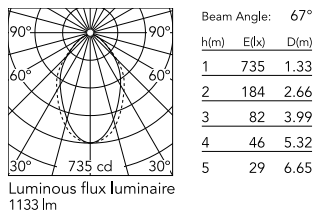

Physical

Colour	Black
Trim	No
Orientation	Fixed
Length (mm)	845
Net weight (kg)	4.30
IP internal	20

Download

Mounting instructions [↓ ZIP](#)

Photometric Files

LDT / IES [↓ ZIP](#)

Technical Drawings

2D [↓ ZIP](#)

3D [↓ ZIP](#)

Schematic light drawing

Photometric

Lighting type	Direct
Light distribution	Asymmetric
CCT (K)	3000
CRI>	80
Beam angle C0-180 (°)	67
Beam angle C90-270 (°)	76

Electrical

Insulation class	I
Frequency (Hz)	50/60
Power supply	Integrated
Dimmable	No
Power supply type	Non Dimmable
Emergency	No