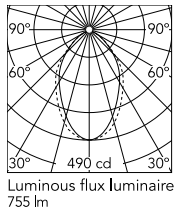

Physical

Colour	White
Trim	No
Orientation	Fixed
Length (mm)	565
Net weight (kg)	3.60
IP internal	20

Download

[Mounting instructions](#)  ZIP

Photometric Files

[LDT / IES](#)  ZIP

Technical Drawings

[2D](#)  ZIP

[3D](#)  ZIP

Schematic light drawing

Beam Angle:	67°	
h(m)	E(lx)	D(m)
1	490	1.33
2	123	2.66
3	54	3.99
4	31	5.32
5	20	6.65

Photometric

Lighting type	Direct
Light distribution	Asymmetric
CCT (K)	3000
CRI>	80
Beam angle C0-180 (°)	67
Beam angle C90-270 (°)	76