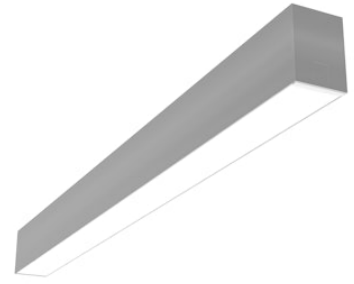

FLOS

N70S053U02B Anodized Grey

In-Finity 70 Surface 3000K Micro-Prismatic Diffuser

Designed by FLOS Architectural, 2017

LED modular system for surface installation, including LED luminaires, aluminum installation profile, and diffusers. Drivers included in lighting modules for 220-240V connection to mains or to other lighting modules.

Are you a professional and your project needs consulting and support?

[BOOK AN APPOINTMENT](#)

Main specifications

Mounting	Ceiling surface
Environments	Indoor dry location
Light source type	LED
Light sources included	Yes
LED type	Top LED
Lamp category	LED
Power (W)	13
Lumen Output (lm)	755

Physical

Colour	Anodized Grey
Trim	No
Orientation	Fixed
Length (mm)	565
Net weight (kg)	3.60
IP internal	20

Download

Mounting instructions [↓ ZIP](#)

Photometric Files

LDT / IES [↓ ZIP](#)

Technical Drawings

Notes

Micro-Prismatic Diffuser: Highly efficient multilayer diffuser that, thanks to its unique micro-prismatic texture, provides a glare free UGR<19 light beam. / Emergency: Emergency Module available in all versions, length 1405 mm. In normal use, it uses the same power consumption as the standard In-Finity. In emergency use, it emits 10% of normal use during 3 hours. Endcaps: must be ordered separately. Consult Flos Architectural team for a configuration without end caps.