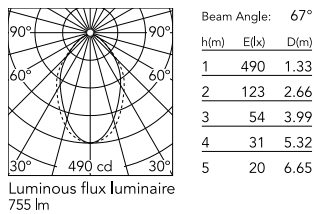

Physical

Colour	Anodized Grey
Trim	No
Orientation	Fixed
Length (mm)	565
Net weight (kg)	3.60
IP internal	20

Download

Mounting instructions [↓ ZIP](#)

Photometric Files

LDT / IES [↓ ZIP](#)

Technical Drawings

2D [↓ ZIP](#)

3D [↓ ZIP](#)

Schematic light drawing

Photometric

Lighting type	Direct
Light distribution	Asymmetric
CCT (K)	3000
CRI>	80
Beam angle C0-180 (°)	67
Beam angle C90-270 (°)	76

Electrical

Insulation class	I
Frequency (Hz)	50/60
Power supply	Integrated
Dimmable	No
Power supply type	Non Dimmable
Emergency	No