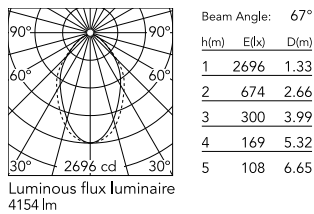

Physical

Colour	White
Trim	No
Orientation	Fixed
Length (mm)	3095
Net weight (kg)	13.6
IP internal	20

Download

Mounting instructions [↓ ZIP](#)

Photometric Files

LDT / IES [↓ ZIP](#)

Technical Drawings

2D [↓ ZIP](#)

3D [↓ ZIP](#)

Schematic light drawing

Photometric

Lighting type	Direct
Light distribution	Asymmetric
CCT (K)	3000
CRI>	80
Beam angle C0-180 (°)	67
Beam angle C90-270 (°)	76

Electrical

Insulation class	I
Frequency (Hz)	50/60
Power supply	Integrated
Dimmable	Yes
Power supply type	Dimmable DALI 1
Emergency	No