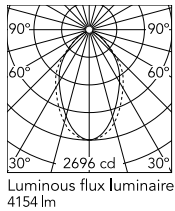

Physical

Colour	Anodized Grey
Trim	No
Orientation	Fixed
Length (mm)	3095
Net weight (kg)	13.6
IP internal	20

Download

Mounting instructions [↓ ZIP](#)

Photometric Files

LDT / IES [↓ ZIP](#)

Technical Drawings

2D [↓ ZIP](#)

3D [↓ ZIP](#)

Schematic light drawing

Beam Angle:	67°	
h(m)	E(lx)	D(m)
1	2696	1.33
2	674	2.66
3	300	3.99
4	169	5.32
5	108	6.65

Photometric

Lighting type	Direct
Light distribution	Asymmetric
CCT (K)	3000
CRI>	80
Beam angle C0-180 (°)	67
Beam angle C90-270 (°)	76