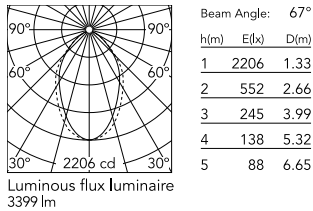

Physical

Colour	White
Trim	No
Orientation	Fixed
Length (mm)	2530
Net weight (kg)	11
IP internal	20

Download

Mounting instructions [↓ ZIP](#)

Photometric Files

LDT / IES [↓ ZIP](#)

Technical Drawings

2D [↓ ZIP](#)

3D [↓ ZIP](#)

Schematic light drawing

Photometric

Lighting type	Direct
Light distribution	Asymmetric
CCT (K)	3000
CRI>	80
Beam angle C0-180 (°)	67
Beam angle C90-270 (°)	76

Electrical

Insulation class	I
Frequency (Hz)	50/60
Power supply	Integrated
Dimmable	Yes
Power supply type	Dimmable DALI 1
Emergency	No