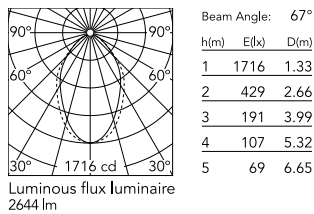

Physical

Colour	White
Trim	No
Orientation	Fixed
Length (mm)	1970
Net weight (kg)	8.10
IP internal	20

Download

Mounting instructions [↓ ZIP](#)

Photometric Files

LDT / IES [↓ ZIP](#)

Technical Drawings

2D [↓ ZIP](#)

3D [↓ ZIP](#)

Schematic light drawing

Photometric

Lighting type	Direct
Light distribution	Asymmetric
CCT (K)	3000
CRI>	80
Beam angle C0-180 (°)	67
Beam angle C90-270 (°)	76

Electrical

Insulation class	I
Frequency (Hz)	50/60
Power supply	Integrated
Dimmable	Yes
Power supply type	Dimmable DALI 1
Emergency	No