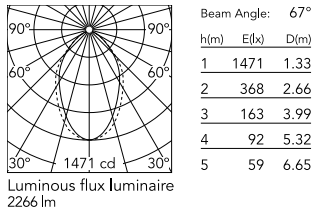

### Physical

Colour	White
Trim	No
Orientation	Fixed
Length (mm)	1690
Net weight (kg)	7.40
IP internal	20

### Photometric Files

LDT / IES [↓ ZIP](#)

### Technical Drawings

2D [↓ ZIP](#)

3D [↓ ZIP](#)

## Schematic light drawing