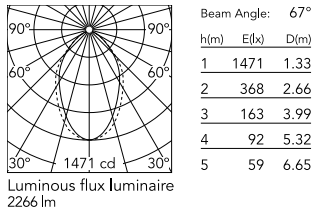

Physical

Colour	Black
Trim	No
Orientation	Fixed
Length (mm)	1690
Net weight (kg)	7.40
IP internal	20

Download

Mounting instructions [↓ ZIP](#)

Photometric Files

LDT / IES [↓ ZIP](#)

Technical Drawings

2D [↓ ZIP](#)

3D [↓ ZIP](#)

Schematic light drawing

Photometric

Lighting type	Direct
Light distribution	Asymmetric
CCT (K)	3000
CRI>	80
Beam angle C0-180 (°)	67
Beam angle C90-270 (°)	76

Electrical

Insulation class	I
Frequency (Hz)	50/60
Power supply	Integrated
Dimmable	Yes
Power supply type	Dimmable DALI 1
Emergency	No