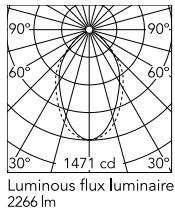

### Physical

Colour	Anodized Grey
Trim	No
Orientation	Fixed
Length (mm)	1690
Net weight (kg)	7.40
IP internal	20

### Photometric Files

LDT / IES [↓ ZIP](#)

### Technical Drawings

2D [↓ ZIP](#)

3D [↓ ZIP](#)

## Schematic light drawing

Beam Angle:	67°		
h(m)	E(lx)	D(m)	
1	1471	1.33	
2	368	2.66	
3	163	3.99	
4	92	5.32	
5	59	6.65	