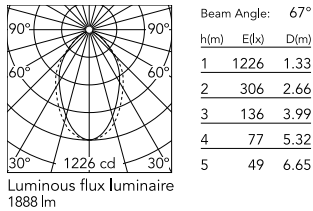

Schematic light drawing

Photometric

Lighting type	Direct
Light distribution	Asymmetric
CCT (K)	3000
CRI>	80
Beam angle C0-180 (°)	67
Beam angle C90-270 (°)	76

Electrical

Insulation class	I
Frequency (Hz)	50/60
Power supply	Integrated
Dimmable	Yes
Power supply type	Dimmable DALI 1
Emergency	No

Notes

Micro-Prismatic Diffuser: Highly efficient multilayer diffuser that, thanks to its unique micro-prismatic texture, provides a glare free UGR<19 light beam. / Emergency: Emergency Module available in all versions, length 1405 mm. In normal use, it uses the same power consumption as the standard In-Finity. In emergency use, it emits 10% of normal use during 3 hours. Endcaps: must be ordered separately. Consult Flos Architectural team for a configuration without end caps.