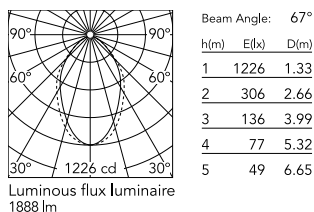

Physical

Colour	Black
Trim	No
Orientation	Fixed
Length (mm)	1405
Net weight (kg)	6.60
IP internal	20

Download

Mounting instructions [↓ ZIP](#)

Photometric Files

LDT / IES [↓ ZIP](#)

Technical Drawings

2D [↓ ZIP](#)

3D [↓ ZIP](#)

Schematic light drawing

Photometric

Lighting type	Direct
Light distribution	Asymmetric
CCT (K)	3000
CRI>	80
Beam angle C0-180 (°)	67
Beam angle C90-270 (°)	76

Electrical

Insulation class	I
Frequency (Hz)	50/60
Power supply	Integrated
Dimmable	Yes
Power supply type	Dimmable DALI 1
Emergency	No