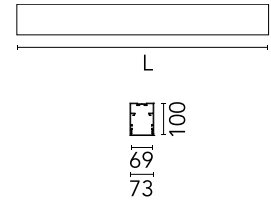

LED modular system for surface installation, including LED luminaires, aluminum installation profile, and diffusers. Drivers included in lighting modules for 220-240V connection to mains or to other lighting modules.