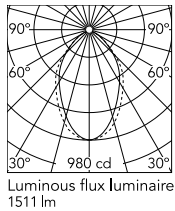

Physical

Colour	Anodized Grey
Trim	No
Orientation	Fixed
Length (mm)	1125
Net weight (kg)	5
IP internal	20

Download

Mounting instructions [↓ ZIP](#)

Photometric Files

LDT / IES [↓ ZIP](#)

Technical Drawings

2D [↓ ZIP](#)

3D [↓ ZIP](#)

Schematic light drawing

Beam Angle: 67°

h(m)	E(lx)	D(m)
1	980	1.33
2	245	2.66
3	109	3.99
4	61	5.32
5	39	6.65

Photometric

Lighting type	Direct
Light distribution	Asymmetric
CCT (K)	3000
CRI>	80
Beam angle C0-180 (°)	67
Beam angle C90-270 (°)	76