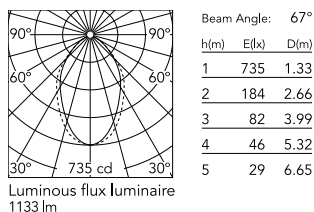

Schematic light drawing

Photometric

Lighting type	Direct
Light distribution	Asymmetric
CCT (K)	3000
CRI>	80
Beam angle C0-180 (°)	67
Beam angle C90-270 (°)	76

Electrical

Insulation class	I
Frequency (Hz)	50/60
Power supply	Integrated
Dimmable	Yes
Power supply type	Dimmable DALI 1
Emergency	No

Notes

Micro-Prismatic Diffuser: Highly efficient multilayer diffuser that, thanks to its unique micro-prismatic texture, provides a glare free UGR<19 light beam. / Emergency: Emergency Module available in all versions, length 1405 mm. In normal use, it uses the same power consumption as the standard In-Finity. In emergency use, it emits 10% of normal use during 3 hours. Endcaps: must be ordered separately. Consult Flos Architectural team for a configuration without end caps.