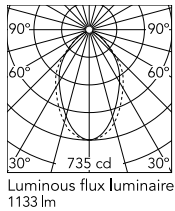

Physical

Colour	Anodized Grey
Trim	No
Orientation	Fixed
Length (mm)	845
Net weight (kg)	4.30
IP internal	20

Download

Mounting instructions [↓ ZIP](#)

Photometric Files

LDT / IES [↓ ZIP](#)

Technical Drawings

2D [↓ ZIP](#)

3D [↓ ZIP](#)

Schematic light drawing

Beam Angle: 67°

h(m)	E(lx)	D(m)
1	735	1.33
2	184	2.66
3	82	3.99
4	46	5.32
5	29	6.65

Photometric

Lighting type	Direct
Light distribution	Asymmetric
CCT (K)	3000
CRI>	80
Beam angle C0-180 (°)	67
Beam angle C90-270 (°)	76