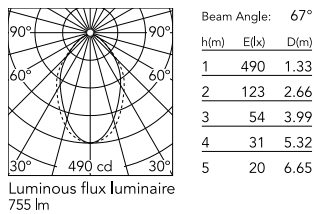

Physical

Colour	White
Trim	No
Orientation	Fixed
Length (mm)	565
Net weight (kg)	3.60
IP internal	20

Download

[Mounting instructions](#)  ZIP

Photometric Files

[LDT / IES](#)  ZIP

Technical Drawings

[2D](#)  ZIP

[3D](#)  ZIP

Schematic light drawing

Photometric

Lighting type	Direct
Light distribution	Asymmetric
CCT (K)	3000
CRI>	80
Beam angle C0-180 (°)	67
Beam angle C90-270 (°)	76

Electrical

Insulation class	I
Frequency (Hz)	50/60
Power supply	Integrated
Dimmable	Yes
Power supply type	Dimmable DALI 1
Emergency	No