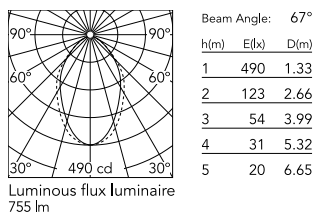

Physical

Colour	Anodized Grey
Trim	No
Orientation	Fixed
Length (mm)	565
Net weight (kg)	3.60
IP internal	20

Download

Mounting instructions [↓ ZIP](#)

Photometric Files

LDT / IES [↓ ZIP](#)

Technical Drawings

2D [↓ ZIP](#)

3D [↓ ZIP](#)

Schematic light drawing

Photometric

Lighting type	Direct
Light distribution	Asymmetric
CCT (K)	3000
CRI>	80
Beam angle C0-180 (°)	67
Beam angle C90-270 (°)	76

Electrical

Insulation class	I
Frequency (Hz)	50/60
Power supply	Integrated
Dimmable	Yes
Power supply type	Dimmable DALI 1
Emergency	No