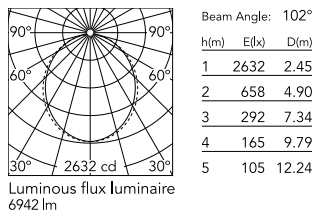

Physical

Colour	White
Trim	No
Orientation	Fixed
Length (mm)	3095
Net weight (kg)	13.6
IP internal	20

Download

[Mounting instructions](#)  ZIP

Photometric Files

[LDT / IES](#)  ZIP

Technical Drawings

[2D](#)  ZIP

[3D](#)  ZIP

Schematic light drawing

Photometric

Lighting type	Direct
Light distribution	Asymmetric
CCT (K)	3000
CRI>	80
Beam angle C0-180 (°)	102
Beam angle C90-270 (°)	106

Electrical

Insulation class	I
Frequency (Hz)	50/60
Power supply	Integrated
Dimmable	No
Power supply type	Non Dimmable
Emergency	No