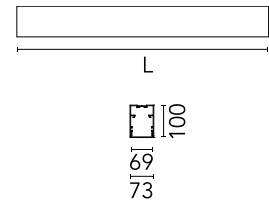

LED modular system for surface installation, including LED luminaires, aluminum installation profile, and diffusers. Drivers included in lighting modules for 220-240V connection to mains or to other lighting modules.