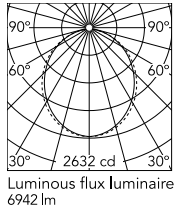

### Physical

Colour	Black
Trim	No
Orientation	Fixed
Length (mm)	3095
Net weight (kg)	13.6
IP internal	20

### Technical Drawings

2D [↓ ZIP](#)

3D [↓ ZIP](#)

## Schematic light drawing

Beam Angle: 102°

h(m)	E(lx)	D(m)
1	2632	2.45
2	658	4.90
3	292	7.34
4	165	9.79
5	105	12.24