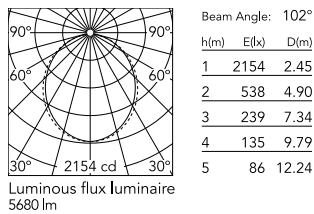

Physical

Colour	White
Trim	No
Orientation	Fixed
Length (mm)	2530
Net weight (kg)	11
IP internal	20

Download

Mounting instructions [↓ ZIP](#)

Photometric Files

LDT / IES [↓ ZIP](#)

Technical Drawings

2D [↓ ZIP](#)

3D [↓ ZIP](#)

Schematic light drawing

Photometric

Lighting type	Direct
Light distribution	Asymmetric
CCT (K)	3000
CRI>	80
Beam angle C0-180 (°)	102
Beam angle C90-270 (°)	106

Electrical

Insulation class	I
Frequency (Hz)	50/60
Power supply	Integrated
Dimmable	No
Power supply type	Non Dimmable
Emergency	No