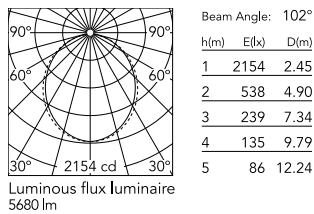

Physical

Colour	Black
Trim	No
Orientation	Fixed
Length (mm)	2530
Net weight (kg)	11
IP internal	20

Download

Mounting instructions [↓ ZIP](#)

Photometric Files

LDT / IES [↓ ZIP](#)

Technical Drawings

2D [↓ ZIP](#)

3D [↓ ZIP](#)

Schematic light drawing

Photometric

Lighting type	Direct
Light distribution	Asymmetric
CCT (K)	3000
CRI>	80
Beam angle C0-180 (°)	102
Beam angle C90-270 (°)	106

Electrical

Insulation class	I
Frequency (Hz)	50/60
Power supply	Integrated
Dimmable	No
Power supply type	Non Dimmable
Emergency	No