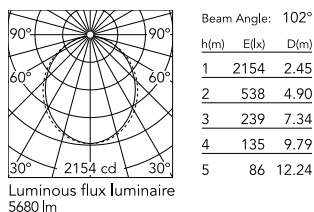

Physical

Colour	Anodized Grey
Trim	No
Orientation	Fixed
Length (mm)	2530
Net weight (kg)	11
IP internal	20

Download

Mounting instructions [↓ ZIP](#)

Photometric Files

LDT / IES [↓ ZIP](#)

Technical Drawings

2D [↓ ZIP](#)

3D [↓ ZIP](#)

Schematic light drawing

Photometric

Lighting type	Direct
Light distribution	Asymmetric
CCT (K)	3000
CRI>	80
Beam angle C0-180 (°)	102
Beam angle C90-270 (°)	106

Electrical

Insulation class	I
Frequency (Hz)	50/60
Power supply	Integrated
Dimmable	No
Power supply type	Non Dimmable
Emergency	No