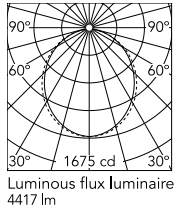

Physical

Colour	White
Trim	No
Orientation	Fixed
Length (mm)	1970
Net weight (kg)	8.10
IP internal	20

Download

[Mounting instructions](#) ZIP

Photometric Files

[LDT / IES](#) ZIP

Technical Drawings

[2D](#) ZIP

[3D](#) ZIP

Schematic light drawing

Beam Angle: 102°

h(m)	E(lx)	D(m)
1	1675	2.45
2	419	4.90
3	186	7.34
4	105	9.79
5	67	12.24

Photometric

Lighting type	Direct
Light distribution	Asymmetric
CCT (K)	3000
CRI>	80
Beam angle C0-180 (°)	102
Beam angle C90-270 (°)	106