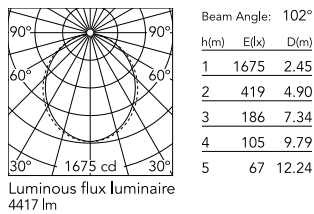

Physical

Colour	Black
Trim	No
Orientation	Fixed
Length (mm)	1970
Net weight (kg)	8.10
IP internal	20

Download

Mounting instructions [↓ ZIP](#)

Photometric Files

LDT / IES [↓ ZIP](#)

Technical Drawings

2D [↓ ZIP](#)

3D [↓ ZIP](#)

Schematic light drawing

Photometric

Lighting type	Direct
Light distribution	Asymmetric
CCT (K)	3000
CRI>	80
Beam angle C0-180 (°)	102
Beam angle C90-270 (°)	106

Electrical

Insulation class	I
Frequency (Hz)	50/60
Power supply	Integrated
Dimmable	No
Power supply type	Non Dimmable
Emergency	No