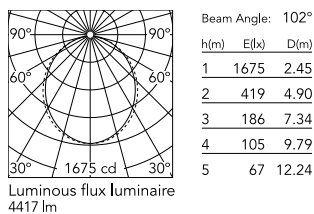

Physical

Colour	Anodized Grey
Trim	No
Orientation	Fixed
Length (mm)	1970
Net weight (kg)	8.10
IP internal	20

Download

Mounting instructions [↓ ZIP](#)

Photometric Files

LDT / IES [↓ ZIP](#)

Technical Drawings

2D [↓ ZIP](#)

3D [↓ ZIP](#)

Schematic light drawing

Photometric

Lighting type	Direct
Light distribution	Asymmetric
CCT (K)	3000
CRI>	80
Beam angle C0-180 (°)	102
Beam angle C90-270 (°)	106

Electrical

Insulation class	I
Frequency (Hz)	50/60
Power supply	Integrated
Dimmable	No
Power supply type	Non Dimmable
Emergency	No