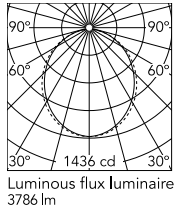

Physical

Colour	Black
Trim	No
Orientation	Fixed
Length (mm)	1690
Net weight (kg)	7.40
IP internal	20

Download

Mounting instructions [↓ ZIP](#)

Photometric Files

LDT / IES [↓ ZIP](#)

Technical Drawings

2D [↓ ZIP](#)

3D [↓ ZIP](#)

Schematic light drawing

Beam Angle: 102°

h(m)	E(lx)	D(m)
1	1436	2.45
2	359	4.90
3	160	7.34
4	90	9.79
5	57	12.24

Photometric

Lighting type	Direct
Light distribution	Asymmetric
CCT (K)	3000
CRI>	80
Beam angle C0-180 (°)	102
Beam angle C90-270 (°)	106