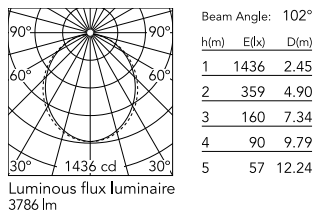

Physical

Colour	Anodized Grey
Trim	No
Orientation	Fixed
Length (mm)	1690
Net weight (kg)	7.40
IP internal	20

Download

Mounting instructions [↓ ZIP](#)

Photometric Files

LDT / IES [↓ ZIP](#)

Technical Drawings

2D [↓ ZIP](#)

3D [↓ ZIP](#)

Schematic light drawing

Photometric

Lighting type	Direct
Light distribution	Asymmetric
CCT (K)	3000
CRI>	80
Beam angle C0-180 (°)	102
Beam angle C90-270 (°)	106

Electrical

Insulation class	I
Frequency (Hz)	50/60
Power supply	Integrated
Dimmable	No
Power supply type	Non Dimmable
Emergency	No