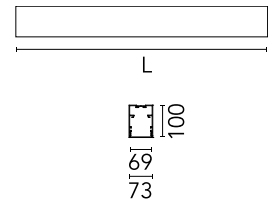

LED modular system for surface installation, including LED luminaires, aluminum installation profile, and diffusers. Drivers included in lighting modules for 220-240V connection to mains or to other lighting modules.