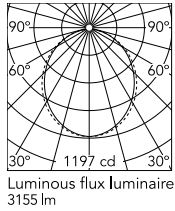

Physical

Colour	White
Trim	No
Orientation	Fixed
Length (mm)	1405
Net weight (kg)	6.60
IP internal	20

Download

[Mounting instructions](#) ZIP

Photometric Files

[LDT / IES](#) ZIP

Technical Drawings

[2D](#) ZIP

[3D](#) ZIP

Schematic light drawing

Beam Angle: 102°

h(m)	E(lx)	D(m)
1	1197	2.45
2	299	4.90
3	133	7.34
4	75	9.79
5	48	12.24

Luminous flux Luminaire
3155 lm

Photometric

Lighting type	Direct
Light distribution	Asymmetric
CCT (K)	3000
CRI>	80
Beam angle C0-180 (°)	102
Beam angle C90-270 (°)	106