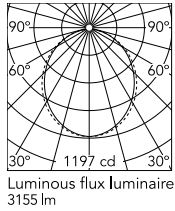

Physical

Colour	Black
Trim	No
Orientation	Fixed
Length (mm)	1405
Net weight (kg)	6.60
IP internal	20

Download

Mounting instructions [↓ ZIP](#)

Photometric Files

LDT / IES [↓ ZIP](#)

Technical Drawings

2D [↓ ZIP](#)

3D [↓ ZIP](#)

Schematic light drawing

Beam Angle:	102°	
h(m)	E(lx)	D(m)
1	1197	2.45
2	299	4.90
3	133	7.34
4	75	9.79
5	48	12.24

Photometric

Lighting type	Direct
Light distribution	Asymmetric
CCT (K)	3000
CRI>	80
Beam angle C0-180 (°)	102
Beam angle C90-270 (°)	106