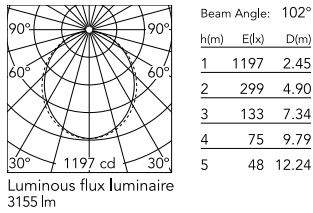

Physical

Colour	Anodized Grey
Trim	No
Orientation	Fixed
Length (mm)	1405
Net weight (kg)	6.60
IP internal	20

Download

Mounting instructions [↓ ZIP](#)

Photometric Files

LDT / IES [↓ ZIP](#)

Technical Drawings

2D [↓ ZIP](#)

3D [↓ ZIP](#)

Schematic light drawing

Photometric

Lighting type	Direct
Light distribution	Asymmetric
CCT (K)	3000
CRI>	80
Beam angle C0-180 (°)	102
Beam angle C90-270 (°)	106

Electrical

Insulation class	I
Frequency (Hz)	50/60
Power supply	Integrated
Dimmable	No
Power supply type	Non Dimmable
Emergency	No