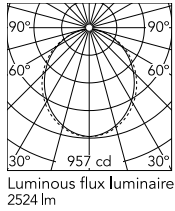

Physical

Colour	Black
Trim	No
Orientation	Fixed
Length (mm)	1125
Net weight (kg)	5
IP internal	20

Download

Mounting instructions [↓ ZIP](#)

Photometric Files

LDT / IES [↓ ZIP](#)

Technical Drawings

2D [↓ ZIP](#)

3D [↓ ZIP](#)

Schematic light drawing

Beam Angle: 102°

h(m)	E(lx)	D(m)
1	957	2.45
2	239	4.90
3	106	7.34
4	60	9.79
5	38	12.24

Photometric

Lighting type	Direct
Light distribution	Asymmetric
CCT (K)	3000
CRI>	80
Beam angle C0-180 (°)	102
Beam angle C90-270 (°)	106