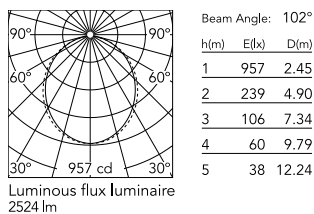

Physical

Colour	Anodized Grey
Trim	No
Orientation	Fixed
Length (mm)	1125
Net weight (kg)	5
IP internal	20

Download

Mounting instructions [↓ ZIP](#)

Photometric Files

LDT / IES [↓ ZIP](#)

Technical Drawings

2D [↓ ZIP](#)

3D [↓ ZIP](#)

Schematic light drawing

Photometric

Lighting type	Direct
Light distribution	Asymmetric
CCT (K)	3000
CRI>	80
Beam angle C0-180 (°)	102
Beam angle C90-270 (°)	106

Electrical

Insulation class	I
Frequency (Hz)	50/60
Power supply	Integrated
Dimmable	No
Power supply type	Non Dimmable
Emergency	No